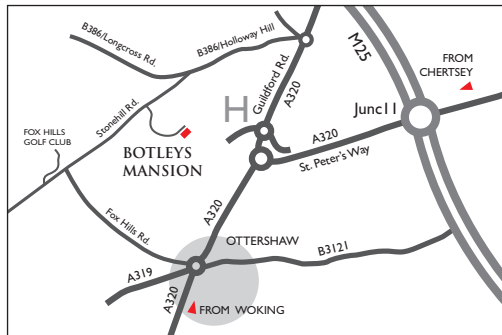

Tel: 0845 130 9966

Email: yourday@bijouweddings.co.uk www.bijouweddings.co.uk

bijou

WEDDINGS