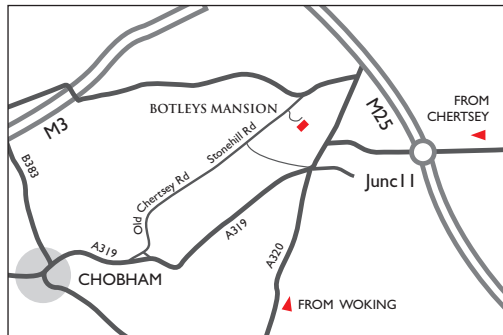

BOTLEYS MANSION

STONEHILL ROAD | NR. CHERTSEY | KT16 0AP

Not to scale